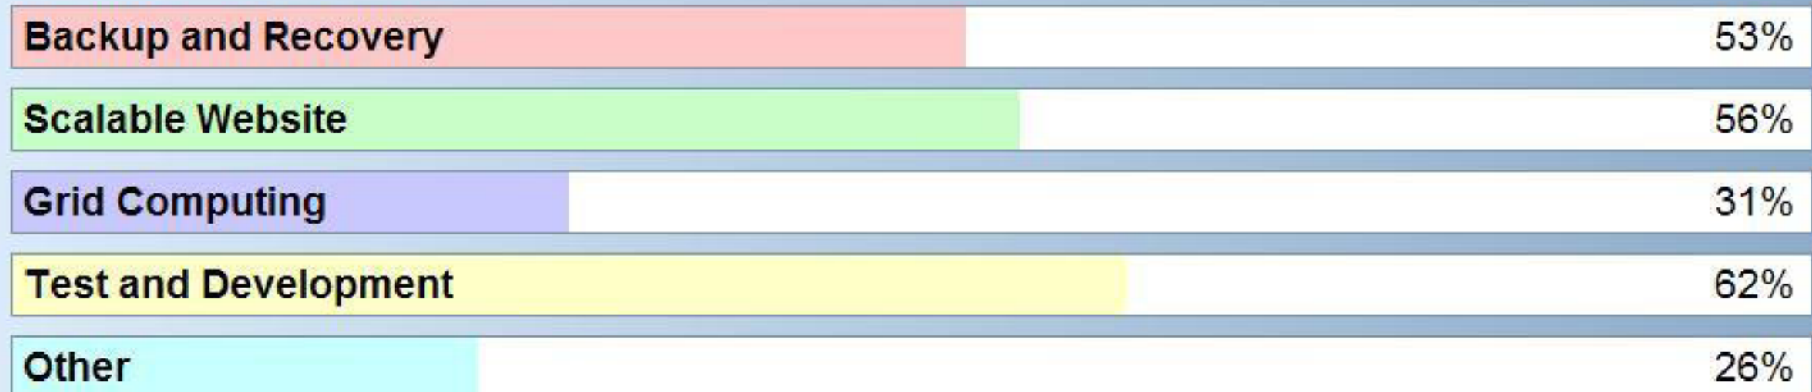

Classic IT Problem

Infrastructure
Cost \$

Solution: Managed Cloud

Infrastructure
Cost \$

QUICKPOLL

1. How are you planning to use the cloud?

Poll Results (multiple answers allowed):

QUICKPOLL